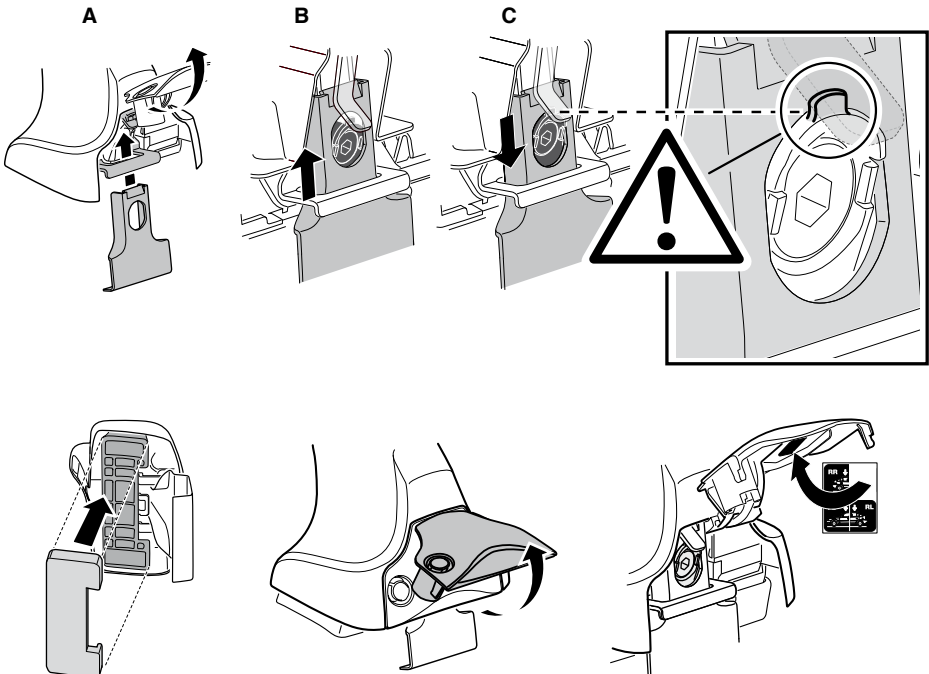

5

CITROËN Xantia, 5-dr Hatchback, 93-01
CITROËN XM, 5-dr Estate/Hatchback, 90-00

FIAT Croma, 4-dr Sedan, 87-96

HOLDEN Vectra, 4/5-dr Sedan/Hatchback, 89-95

HOLDEN Vectra, 4/5-dr Sedan/Hatchback, 96-01

OPEL Vectra, 4/5-dr Sedan/Hatchback, 89-95

OPEL Vectra, 4/5-dr Sedan/Hatchback, 96-01

SAAB 9000, 4/5-dr Sedan/Hatchback, 85-98 / *86-98

SAAB 900, 5-dr Hatchback, 94-98

SAAB 9-3, 5-dr Hatchback, 98-02 / *99-03

VAUXHALL Cavalier, 4/5-dr Sedan/Hatchback, 89-95

VAUXHALL Vectra, 4/5-dr Sedan/Hatchback, 96-01