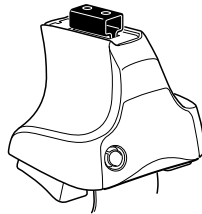

Kit 1003

- CITROËN Xantia**, 5-dr Hatchback, 93-01
 - CITROËN XM**, 5-dr Hatchback, 90-00
 - CITROËN XM**, 5-dr Estate, 90-00
 - FIAT Croma**, 4-dr Sedan, 87-96
 - HOLDEN Vectra**, 4-dr Sedan, 89-95, 96-01
 - HOLDEN Vectra**, 5-dr Hatchback, 89-95, 96-01
 - OPEL Vectra**, 4-dr Sedan, 89-95, 96-01
 - OPEL Vectra**, 5-dr Hatchback, 89-95, 96-01
 - SAAB 9000**, 4-dr Sedan, 85-98 / *86-98
 - SAAB 9000**, 5-dr Hatchback, 85-98 / *86-98
 - SAAB 900**, 5-dr Hatchback, 94-98
 - SAAB 9-3**, 5-dr Hatchback, 98-02 / *99-03
 - VAUXHALL Cavalier**, 4-dr Sedan, 89-95
 - VAUXHALL Cavalier**, 5-dr Hatchback, 89-95
 - VAUXHALL Vectra**, 4-dr Sedan, 96-01
 - VAUXHALL Vectra**, 5-dr Hatchback, 96-01
- *North America