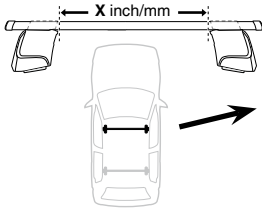

4

3

480 Traverse

(North America)

	X inch	X mm
CITROËN Xantia , 5-dr Hatchback, 93-01	36 ⁷ / ₈ "	936 mm
CITROËN XM , 5-dr Estate/Hatchback, 90-00	38 "	966 mm
FIAT Croma , 4-dr Sedan, 87-96	38 "	966 mm
HOLDEN Vectra , 4/5-dr Sedan/Hatchback, 89-95	35 ⁵ / ₈ "	906 mm
HOLDEN Vectra , 4/5-dr Sedan/Hatchback, 96-01	35 ⁷ / ₈ "	911 mm
OPEL Vectra , 4/5-dr Sedan/Hatchback, 89-95	35 ⁵ / ₈ "	906 mm
OPEL Vectra , 4/5-dr Sedan/Hatchback, 96-01	35 ⁷ / ₈ "	911 mm
SAAB 9000 , 4/5-dr Sedan/Hatchback, 85-98 / *86-98	36 ⁷ / ₈ "	936 mm
SAAB 900 , 5-dr Hatchback, 94-98	34 ⁵ / ₈ "	881 mm
SAAB 9-3 , 5-dr Hatchback, 98-02 / *99-03	34 ⁵ / ₈ "	881 mm
VAUXHALL Cavalier , 4/5-dr Sedan/Hatchback, 89-95	35 ⁵ / ₈ "	906 mm
VAUXHALL Vectra , 4/5-dr Sedan/Hatchback, 96-01	35 ⁷ / ₈ "	911 mm

	Y inch	Y mm
CITROËN Xantia , 5-dr Hatchback, 93-01	35 ¹ / ₂ "	901 mm
CITROËN XM , 5-dr Estate/Hatchback, 90-00	37 ¹ / ₂ "	951 mm
FIAT Croma , 4-dr Sedan, 87-96	37 ¹ / ₂ "	951 mm
HOLDEN Vectra , 4/5-dr Sedan/Hatchback, 89-95	34 ⁵ / ₈ "	881 mm
HOLDEN Vectra , 4/5-dr Sedan/Hatchback, 96-01	35 ¹ / ₂ "	896 mm
OPEL Vectra , 4/5-dr Sedan/Hatchback, 89-95	34 ⁵ / ₈ "	881 mm
OPEL Vectra , 4/5-dr Sedan/Hatchback, 96-01	35 ¹ / ₄ "	896 mm
SAAB 9000 , 4/5-dr Sedan/Hatchback, 85-98 / *86-98	36 ⁵ / ₈ "	931 mm
SAAB 900 , 5-dr Hatchback, 94-98	33 ¹ / ₂ "	851 mm
SAAB 9-3 , 5-dr Hatchback, 98-02 / *99-03	33 ¹ / ₂ "	851 mm
VAUXHALL Cavalier , 4/5-dr Sedan/Hatchback, 89-95	34 ⁵ / ₈ "	881 mm
VAUXHALL Vectra , 4/5-dr Sedan/Hatchback, 96-01	35 ¹ / ₂ "	896 mm