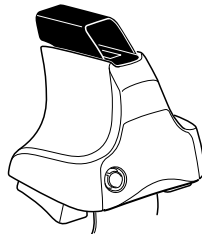

754 Rapid System
480R Rapid Traverse (North America)

480 Traverse (North America)