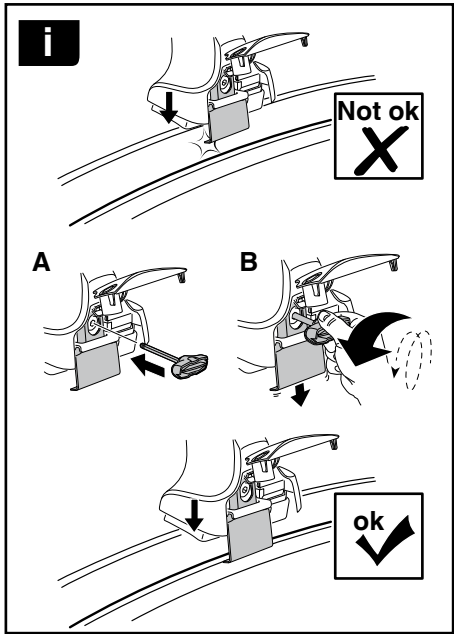

6

FIAT Croma, 4-dr Sedan, 87-96

i

CITROËN Xantia, 5-dr Hatchback, 93-01
SAAB 9000, 4-dr Sedan, 85-98 / *86-98
SAAB 9000, 5-dr Hatchback, 85-98 / *86-98
SAAB 900, 5-dr Hatchback, 94-98
SAAB 9-3, 5-dr Hatchback, 98-02 / *99-03
*North America

CITROËN XM, 5-dr Hatchback, 90-00
CITROËN XM, 5-dr Estate, 90-00
HOLDEN Vectra, 4-dr Sedan, 89-95, 96-01
HOLDEN Vectra, 5-dr Hatchback, 89-95, 96-01
OPEL Vectra, 4-dr Sedan, 89-95, 96-01
OPEL Vectra, 5-dr Hatchback, 89-95, 96-01
VAUXHALL Cavalier, 4-dr Sedan, 89-95
VAUXHALL Cavalier, 5-dr Hatchback, 89-95
VAUXHALL Vectra, 4-dr Sedan, 96-01
VAUXHALL Vectra, 5-dr Hatchback, 96-01