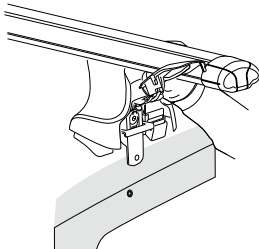

CITROËN Xantia, 5-dr Hatchback, 93-01
SAAB 9000, 4-dr Sedan, 85-98 / *86-98
SAAB 9000, 5-dr Hatchback, 85-98 / *86-98
SAAB 900, 5-dr Hatchback, 94-98
SAAB 9-3, 5-dr Hatchback, 98-02 / *99-03
*North America