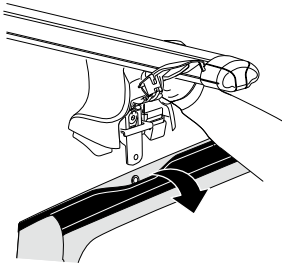

6

FIAT Croma, 4-dr Sedan, 87-96

i

CITROËN Xantia, 5-dr Hatchback, 93-01
SAAB 9000, 4-dr Sedan, 85-98 / *86-98
SAAB 9000, 5-dr Hatchback, 85-98 / *86-98
SAAB 900, 5-dr Hatchback, 94-98
SAAB 9-3, 5-dr Hatchback, 98-02 / *99-03
*North America

CITROËN XM, 5-dr Hatchback, 90-00
CITROËN XM, 5-dr Estate, 90-00
HOLDEN Vectra, 4-dr Sedan, 89-95, 96-01
HOLDEN Vectra, 5-dr Hatchback, 89-95, 96-01
OPEL Vectra, 4-dr Sedan, 89-95, 96-01
OPEL Vectra, 5-dr Hatchback, 89-95, 96-01
VAUXHALL Cavalier, 4-dr Sedan, 89-95
VAUXHALL Cavalier, 5-dr Hatchback, 89-95
VAUXHALL Vectra, 4-dr Sedan, 96-01
VAUXHALL Vectra, 5-dr Hatchback, 96-01