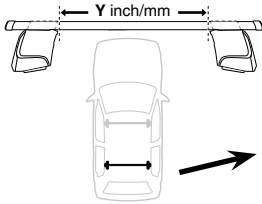

4

3

480 Traverse

(North America)

	X inch	X mm
CITROËN Xantia , 5-dr Hatchback, 93-01	36 ⁷ / ₈ "	936 mm
CITROËN XM , 5-dr Estate/Hatchback, 90-00	38 "	966 mm
FIAT Croma , 4-dr Sedan, 87-96	38 "	966 mm
HOLDEN Vectra , 4/5-dr Sedan/Hatchback, 89-95	35 ⁵ / ₈ "	906 mm
HOLDEN Vectra , 4/5-dr Sedan/Hatchback, 96-01	35 ⁷ / ₈ "	911 mm
OPEL Vectra , 4/5-dr Sedan/Hatchback, 89-95	35 ⁵ / ₈ "	906 mm
OPEL Vectra , 4/5-dr Sedan/Hatchback, 96-01	35 ⁷ / ₈ "	911 mm
SAAB 9000 , 4/5-dr Sedan/Hatchback, 85-98 / *86-98	36 ⁷ / ₈ "	936 mm
SAAB 900 , 5-dr Hatchback, 94-98	34 ⁵ / ₈ "	881 mm
SAAB 9-3 , 5-dr Hatchback, 98-02 / *99-03	34 ⁵ / ₈ "	881 mm
VAUXHALL Cavalier , 4/5-dr Sedan/Hatchback, 89-95	35 ⁵ / ₈ "	906 mm
VAUXHALL Vectra , 4/5-dr Sedan/Hatchback, 96-01	35 ⁷ / ₈ "	911 mm

	Y inch	Y mm
CITROËN Xantia , 5-dr Hatchback, 93-01	35 ¹ / ₂ "	901 mm
CITROËN XM , 5-dr Estate/Hatchback, 90-00	37 ¹ / ₂ "	951 mm
FIAT Croma , 4-dr Sedan, 87-96	37 ¹ / ₂ "	951 mm
HOLDEN Vectra , 4/5-dr Sedan/Hatchback, 89-95	34 ⁵ / ₈ "	881 mm
HOLDEN Vectra , 4/5-dr Sedan/Hatchback, 96-01	35 ¹ / ₂ "	896 mm
OPEL Vectra , 4/5-dr Sedan/Hatchback, 89-95	34 ⁵ / ₈ "	881 mm
OPEL Vectra , 4/5-dr Sedan/Hatchback, 96-01	35 ¹ / ₄ "	896 mm
SAAB 9000 , 4/5-dr Sedan/Hatchback, 85-98 / *86-98	36 ⁵ / ₈ "	931 mm
SAAB 900 , 5-dr Hatchback, 94-98	33 ¹ / ₂ "	851 mm
SAAB 9-3 , 5-dr Hatchback, 98-02 / *99-03	33 ¹ / ₂ "	851 mm
VAUXHALL Cavalier , 4/5-dr Sedan/Hatchback, 89-95	34 ⁵ / ₈ "	881 mm
VAUXHALL Vectra , 4/5-dr Sedan/Hatchback, 96-01	35 ¹ / ₂ "	896 mm