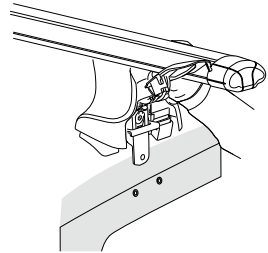

CITROËN Xantia, 5-dr Hatchback, 93-01
SAAB 9000, 4-dr Sedan, 85-98 / *86-98
SAAB 9000, 5-dr Hatchback, 85-98 / *86-98
SAAB 900, 5-dr Hatchback, 94-98
SAAB 9-3, 5-dr Hatchback, 98-02 / *99-03
*North America